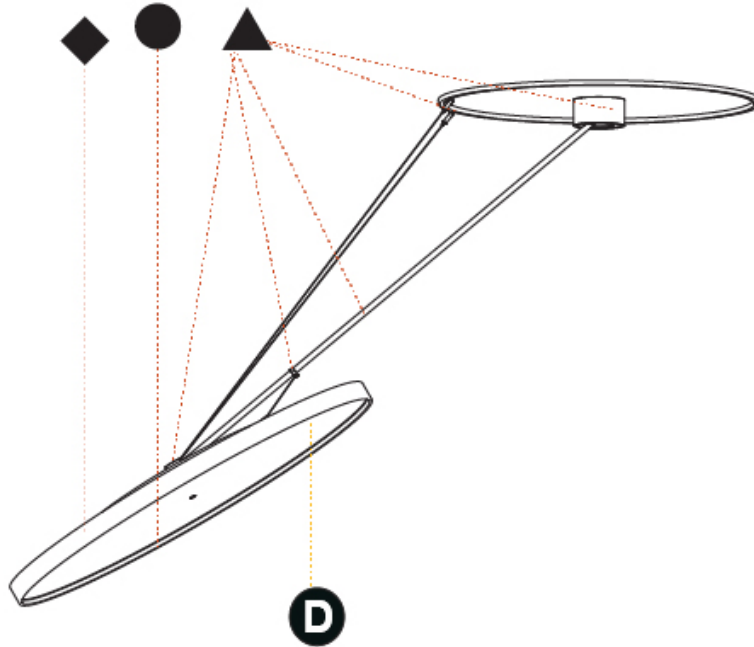

SIGN DIVA DANCER SUSPENSION

A30877-

PROJECT
TYPE
SPECIFIER
QUANTITY
DATE

A