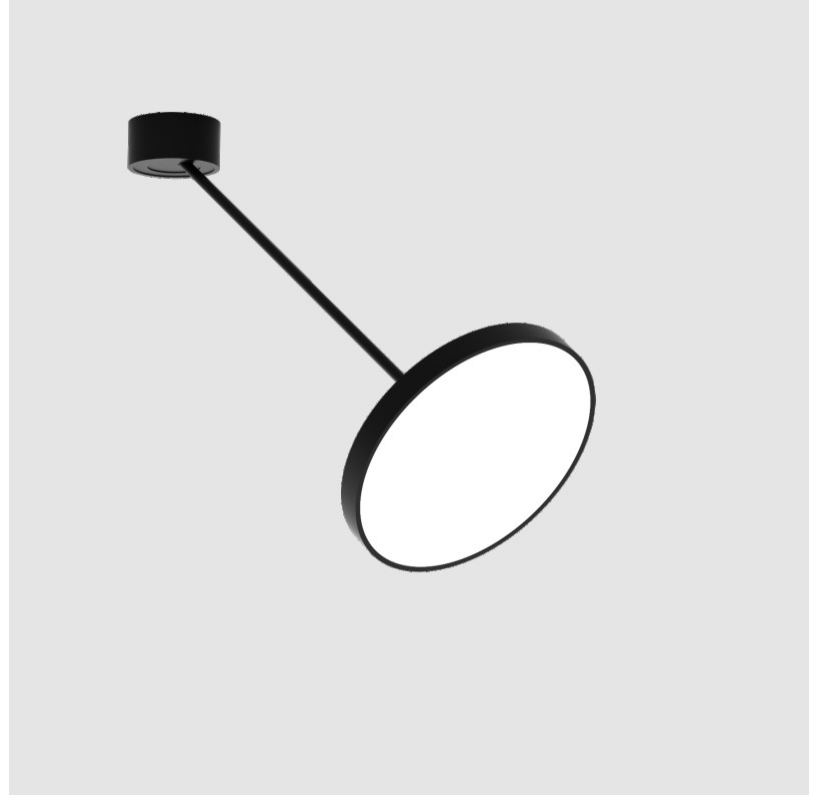

PHYSICAL

Shape: Round
Diameter (mm): 400
Diameter (in): 15 3/4
Height (mm): 72
Height (in): 2 13/16
Max. Overall Height (mm): 870
Max. Overall Height (in): 34 1/4
Extension (mm): 750
Extension (in): 29 1/2
Weight (kg): 3.140
Weight (lbs): 6.922
Diffuser: PMMA - Opal / Micro-Prism / Sparkling Secret / Vintage Industrial
Fixture Finish: SSR / BKV / CWI / CRY / HAB / UFT / ITA / RUA / FTG / MYG / LOD / PUS / FRO / FUP / KIA / POP / BLS / SPG / MEY / GOH / CHC / COM / ABZ / JAG / OBR / MOS / ROR
Fixture Material: PMMA / Extruded Aluminum / Steel

ELECTRICAL

Lamp Type: LED (Zhaga Standard)
Input Wattage (W): 17
Total Output Wattage (W): 16
Dimming: Tri-Mode (Non-Dimming and Phase Dimming (120Vac only) and 0-10V Dimming)
Driver Included: Yes
Driver Location: Integrated
Driver Type: Constant Current - Universal
Driver Class: Class 2
Input Voltage (V): 120 - 277
Constant Current (MA): 500

LED

Color Temperature (°K): 2700 / 3000 / 3500 / 4000
Max. Delivered Lumen (lm): 1807 / 1943 / 1951 / 1991
Nominal Lumen (lm): 2250 / 2420 / 2430 / 2480
CRI: >90 CRI
Lamp Life (hrs): 50000

OPTICAL

Adjustability: Rotational Canopy 170°; Tilting Canopy ±50°; Tilting Head ±90°

RATINGS AND CERTIFICATIONS

Certified By: Certified for North American Standards
IP rating: IP20