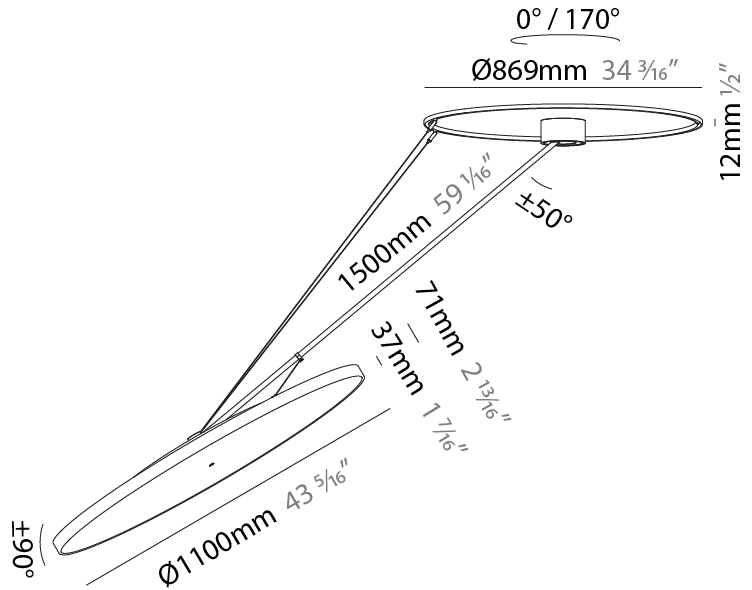

GENERAL

Series: Sign Diva Dancer
Subseries: Sign Diva Dancer
Partner: Prolicht
Division: Architectural
Installation: Suspension
Product Type: Pendant
Mounting Location: Ceiling
Light Distribution: Adjustable

PHYSICAL

Shape: Round
Diameter (mm): 1100
Diameter (in): 43 5/16"
Height (mm): 1620
Height (in): 63 3/4"
Weight (kg): 16
Weight (lbs): 35.2
Diffuser: PMMA - Opal / Micro-Prism / Sparkling Secret / Vintage Industrial
Fixture Finish: SSR / BKV / CWI / CRY / HAB / UFT / ITA / RUA / FTG / MYG / LOD / PUS / FRO / FUP / KIA / POP / BLS / SPG / MEY / GOH / CHC / COM / ABZ / JAG / OBR / MOS / ROR
Fixture Material: PMMA / Extruded Aluminum / Steel

ELECTRICAL

Lamp Type: LED (Zhaga Standard)
Input Wattage (W): 169.4
Total Output Wattage (W): 135
Dimming: Tri-Mode (Non-Dimming and Phase Dimming (120Vac only) and 0-10V Dimming)
Driver Included: Yes
Driver Location: Integrated
Driver Type: Constant Current - Universal
Driver Class: Class 2
Input Voltage (V): 120 - 277
Constant Current (MA): 600

LED

Color Temperature (°K): 3000 / 3500 / 4000
Max. Delivered Lumen (lm): 19520 / 19933 / 20340
CRI: >90 CRI
Lamp Life (hrs): 50000

OPTICAL

Adjustability: Rotational Canopy 170°; Tilting Canopy ±50°; Tilting Head ±90°

RATINGS AND CERTIFICATIONS

Certified By: Certified for North American Standards
IP rating: IP20