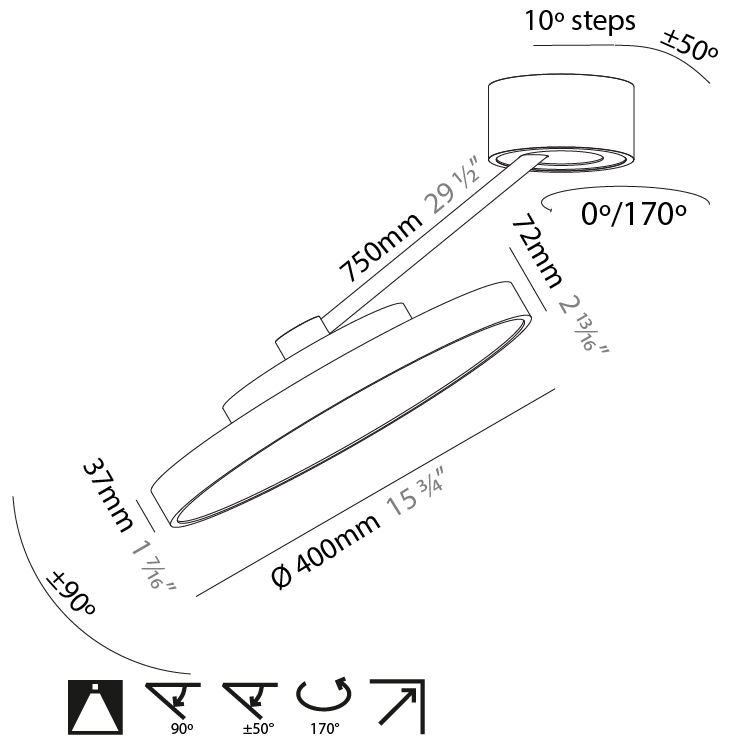

PHYSICAL

Shape: Round
Diameter (mm): 400
Diameter (in): 15 3/4
Height (mm): 72
Height (in): 2 13/16
Max. Overall Height (mm): 870
Max. Overall Height (in): 34 1/4
Extension (mm): 750
Extension (in): 29 1/2
Weight (kg): 3.140
Weight (lbs): 6.922
Diffuser: PMMA - Opal / Micro-Prism / Sparkling Secret / Vintage Industrial
Fixture Finish: SSR / BKV / CWI / CRY / HAB / UFT / ITA / RUA / FTG / MYG / LOD / PUS / FRO / FUP / KIA / POP / BLS / SPG / MEY / GOH / CHC / COM / ABZ / JAG / OBR / MOS / ROR
Fixture Material: PMMA / Extruded Aluminum / Steel

ELECTRICAL

Lamp Type: LED (Zhaga Standard)
Input Wattage (W): 17
Total Output Wattage (W): 16
Dimming: Tri-Mode (Non-Dimming and Phase Dimming (120Vac only) and 0-10V Dimming)
Driver Included: Yes
Driver Location: Integrated
Driver Type: Constant Current - Universal
Driver Class: Class 2
Input Voltage (V): 120 - 277
Constant Current (MA): 500

LED

Color Temperature (°K): 2700 / 3000 / 3500 / 4000
Max. Delivered Lumen (lm): 1807 / 1943 / 1951 / 1991
Nominal Lumen (lm): 2250 / 2420 / 2430 / 2480
CRI: >90 CRI
Lamp Life (hrs): 50000

OPTICAL

Adjustability: Rotational Canopy 170°; Tilting Canopy ±50°; Tilting Head ±90°

RATINGS AND CERTIFICATIONS

Certified By: Certified for North American Standards
IP rating: IP20