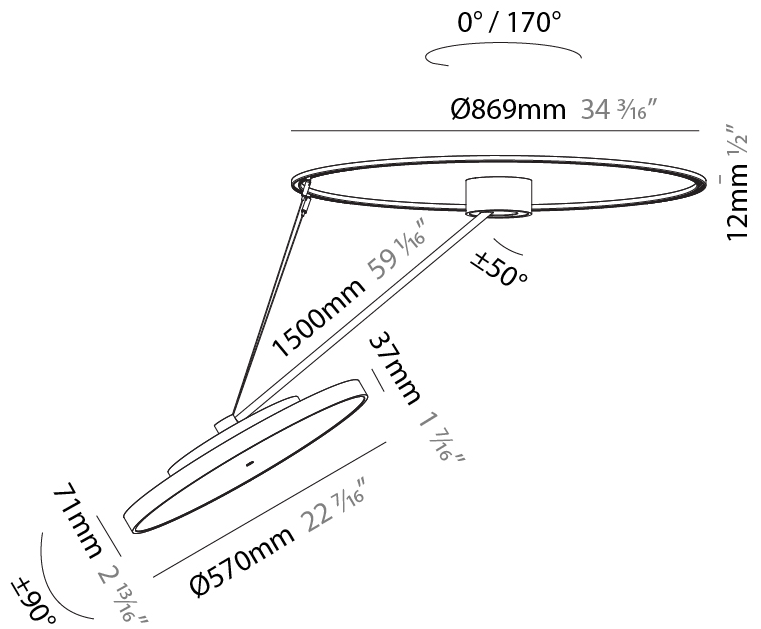

GENERAL

Series: Sign Diva Dancer
Subseries: Sign Diva Dancer
Partner: Prolicht
Division: Architectural
Installation: Suspension
Product Type: Pendant
Mounting Location: Ceiling
Light Distribution: Adjustable

PHYSICAL

Shape: Round
Diameter (mm): 570
Diameter (in): 22 7/16
Height (mm): 1620
Height (in): 63 3/4
Weight (kg): 6.0
Weight (lbs): 13.22
Diffuser: PMMA - Opal / Micro-Prism / Sparkling Secret / Vintage Industrial
Fixture Finish: SSR / BKV / CWI / CRY / HAB / UFT / ITA / RUA / FTG / MYG / LOD / PUS / FRO / FUP / KIA / POP / BLS / SPG / MEY / GOH / CHC / COM / ABZ / JAG / OBR / MOS / ROR
Fixture Material: PMMA / Extruded Aluminum / Steel

ELECTRICAL

Lamp Type: LED (Zhaga Standard)
Input Wattage (W): 58.3
Total Output Wattage (W): 46.9
Dimming: Tri-Mode (Non-Dimming and Phase Dimming (120Vac only) and 0-10V Dimming)
Driver Included: Yes
Driver Location: Integrated
Driver Type: Constant Current - Universal
Driver Class: Class 2
Input Voltage (V): 120 - 277
Constant Current (MA): 350

LED

Color Temperature (°K): 3000 / 3500 / 4000
Max. Delivered Lumen (lm): 6120 / 6233 / 6360
CRI: >90 CRI
Lamp Life (hrs): 50000

OPTICAL

Adjustability: Rotational Canopy 170°; Tilting Canopy ±50°; Tilting Head ±90°

RATINGS AND CERTIFICATIONS

Certified By: Certified for North American Standards
IP rating: IP20